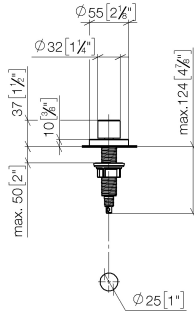

Strainer waste with control handle - Brushed Platinum

ELIO

10 710 970

- control for single basin
- including adapter for Bowden cable

Fits ELIO, ENO, MEM, META SQUARE, SYNC, TARA and TARA ULTRA

Fits: ELIO, MEM, TARA, TARA ULTRA, META SQUARE

10 710 970

mm [inches]

10 710 970

Parts for other finishes can be found here: [Chrome](#)

Spare parts list

No.	Item Number	Name	Quantity used	Delivery time
1	09 20 97 030-06	handle	1	10
2	90 12 12 002 00 90	fixing cap	1	2
3	09 27 87 006-06	rosette	1	10
4	90 14 10 043 00 90	seal	1	2
5	09 14 10 042 90	seal	1	2
6	09 29 06 087-06	spindle	1	-
Spare part can no longer be ordered, please order the replacement item				
7	04 30 01 029 00 90	adaptor	1	2
8	09 24 03 175 90	adaptor	1	2
9	09 11 10 073-07	connection	1	30
10	09 11 10 074-07	connection	1	30
11	09 11 10 079-07	connection	1	30
12	09 30 11 087 90	disc	1	2
13	09 23 30 024-07	nut	1	30